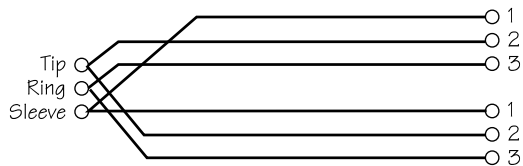

'Y' Leads (Balanced) *Where used....Aux, Mix outputs*

Headphone Splitter

Headphone Separator

'Y' Leads (Unbalanced)